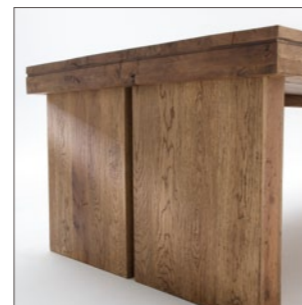

DU300EI_ B/H/T ca. 300/76/120 cm • Wange 10 cm *

DU400EI_ B/H/T ca. 400/76/120 cm • Wange 10 cm *