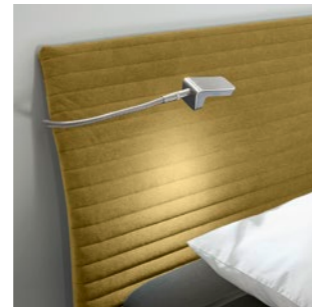

JAB
ANSTOETZ
FABRICS

Polsterbezüge: Auf Wunsch können Sie aus fast 200 Stoffen von JAB ANSTOETZ wählen.

Upholstery covers: on request, you can choose from nearly 200 fabrics by JAB ANSTOETZ.