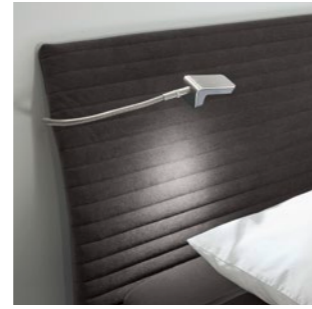

Boxspring-Bettanlage EVOLUTION SELECT
in Stoff 24093 grau JAB ANSTOETZ

Box spring bedstead EVOLUTION SELECT
in grey fabric 24093 by JAB ANSTOETZ